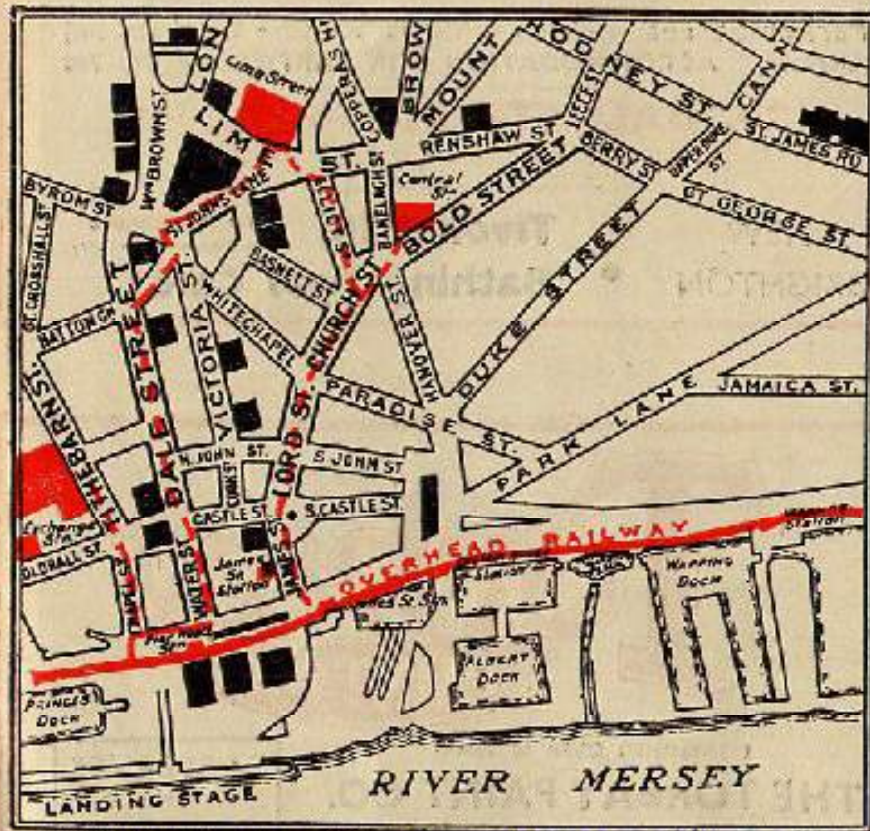

"OVERHEAD"

HOW TO GET TO THE "OVERHEAD" FROM LIME STREET, CENTRAL, OR EXCHANGE STATIONS—FOLLOW DOTTED LINE

Programme for an Enjoyable Day in Liverpool.

	Approximate Time.	Cost.
1. 13 Miles Trip on Liverpool OVERHEAD Railway, with break of journey at one or more Stations, as desired.	One Hour or longer.	First, 1/- Third, 9d. Children Half-price.
2. Visit to an OCEAN LINER. Permits issued at Pier Head Booking Office.	One Hour or longer.	Adult, 1/- Child, 6d.
3. LIVERPOOL ZOO (Nearest Station, DINGLE). Including rail fares and admission.	Two Hours or more.	Adult, 10d. Child, 6d.
Nos. 1, 2 and 3, Combined Tickets, Third Class.	Four to Five hours.	Adult, 2/3 Child, 1/2
4. Liverpool CATHEDRAL ...	One Hour.	
5. Sail to NEW BRIGHTON and Back. Visit the TOWER GROUNDS and Pleasure Park (admission Free)	25 Mins. each way.	Adult, 1/- Child, 6d. Reduction for Parties.

10d.
6d.